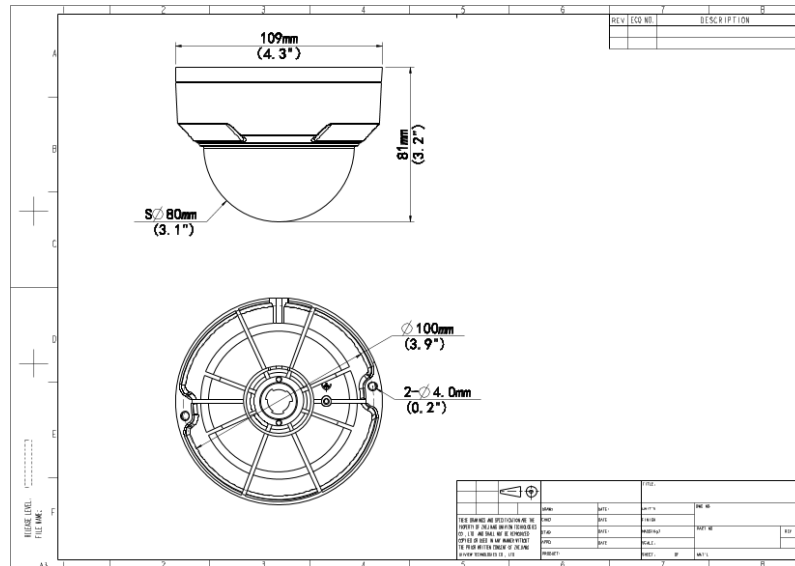

## Specifications

Camera	Description
Max Resolution	5MP
Sensor	1/2.7" CMOS
Min. Illumination	Colour:0.002 lux (F1.6, AGC ON) 0 lux with IR
Day/Night	IR-cut filter with auto switch (ICR)
Shutter	Auto/Manual, 1 ~ 1/100000s
Adjustment Angle	Pan: 3° ~ 360°, Tilt: 0° ~ 68°, Rotate: 3° ~ 360°
S/N	>52dB
WDR	120dB
Lens	Description
Focal Length	IPC325SB-DF28K-I0:2.8 mm IPC325SB-DF40K-I0:4.0 mm
Iris Type	Fixed
Iris	F1.6
Field of View (H)	IPC325SB-DF28K-I0:110.0° IPC325SB-DF40K-I0:91.2°
Field of View (V)	IPC325SB-DF28K-I0:58.7° IPC325SB-DF40K-I0:43.7°
Field of View (D)	IPC325SB-DF28K-I0:130° IPC325SB-DF40K-I0:95.3°
Lens Type	Fixed
DORI	Description
DORI Distance (Lens)	IPC325SB-DF28K-I0:2.8mm IPC325SB-DF40K-I0:4.0mm
DORI Distance (Detect)	IPC325SB-DF28K-I0:63.0m(206.7ft)

## Dimensions