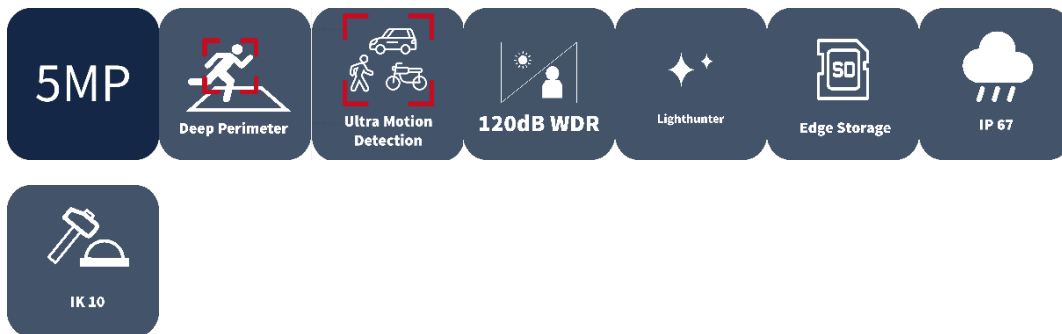

# 5MP HD Intelligent LightHunter IR Fixed Dome Network Camera

IPC325SB-DF28(40)K-I0

## Features

- High quality image with 5MP, 1/2.7"CMOS sensor
- 5MP (2880\*1620)@ 30/25fps; 4MP (2560\*1440)@ 30/25fps; 3MP (2304\*1296) @30/25fps; 2MP (1920\*1080) @30/25fps
- Ultra 265, H.265, H.264, MJPEG
- Intelligent perimeter protection, include cross line, intrusion, enter area, leave area detection
- Based on target classification, smart intrusion prevention significantly reduce false alarm caused by leaves, birds and lights etc., accurately focus on human and, motor vehicle and non-motor vehicle
- Intelligent
- Intelligent People Flow Counting and Crowd Density Monitoring
- LightHunter technology ensures ultra-high image quality in low illumination environment
- 120dB true WDR technology enables clear image in strong light scene
- Support 9:16 Corridor Mode

- Alarm:1 in/1 out, Audio: 1 in/1 out
- Smart IR, up to 30m (98ft) IR distance
- Supports 512 G Micro SD card
- IK10 vandal resistant and IP67 protection